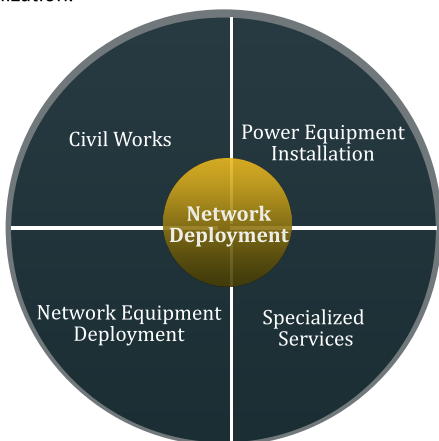

Network operators continue to invest in the latest technologies in order to deliver new services to their customers. They require partners who can offer exceptional engineering services and understand a multitude of OEM Technologies. Delivering end-to-end network build and roll out services is Turnotech's core business. Ample experience in this area allows us to seamlessly add value to the customer's organization.

Turnotech Operational Framework

Civil Works

As Civil Works is the first step of network deployment, any delay or mishandling at this stage could negatively affect the whole deployment phase. Quick network startup requires prompt and efficient services partner for speedy site selection and related civil works. Turnotech provides the following services: