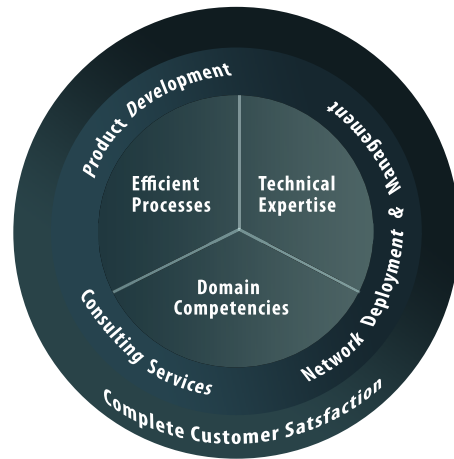

Network operators continue to invest in the latest technologies in order to deliver new services to their customers. They require partners who can offer exceptional engineering services and understand a multitude of OEM Technologies. Delivering end-to-end network build and roll out services is Turnotech's core business. Ample experience in this area allows us to seamlessly add value to the customer's organization.

- ⦿ Project Management
- ⦿ Site Survey
- ⦿ Site layout design
- ⦿ Tower base and pad installation
- ⦿ Tower erection
- ⦿ Grounding layouts and verification
- ⦿ Fabrication, interface steel works and tower strengthening
- ⦿ Support and Supervision